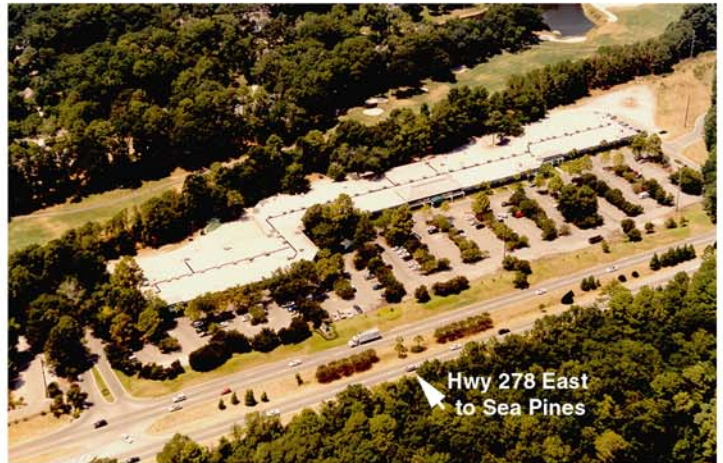

SPACE AVAILABLE

FRESH MARKET SHOPPES

HILTON HEAD, SOUTH CAROLINA, 29928

LOCATION

SC Hwy 278 (WILLIAM HILTON PARKWAY)
HEART OF HILTON HEAD ISLAND
ANNUAL VISITORS - 2,100,000

TENANTS

FRESH MARKET
WEST MARINE
BONEFISH GRILL
COLD STONE CREAMERY
JONES NEW YORK

TRAFFIC COUNTS

38,000 CARS PER DAY
(2004 SCDOT)

DEMOGRAPHICS

	1 MILE	3 MILE	5 MILE
POPULATION	2,039	13,290	29,929
AVG. HH INC.	$115,892	$93,606	$92,438

(CLARITAS 2005 EST.)

SPACE AVAILABLE

1,796 SF

CONTACT

FOR MORE INFORMATION, PLEASE CONTACT:
KAREN CLAYTON
704-651-8610

16740 Birkdale Commons Parkway, Suite 306
Huntersville, North Carolina 28078
Phone: 704-897-1400 Fax: 704-897-1401