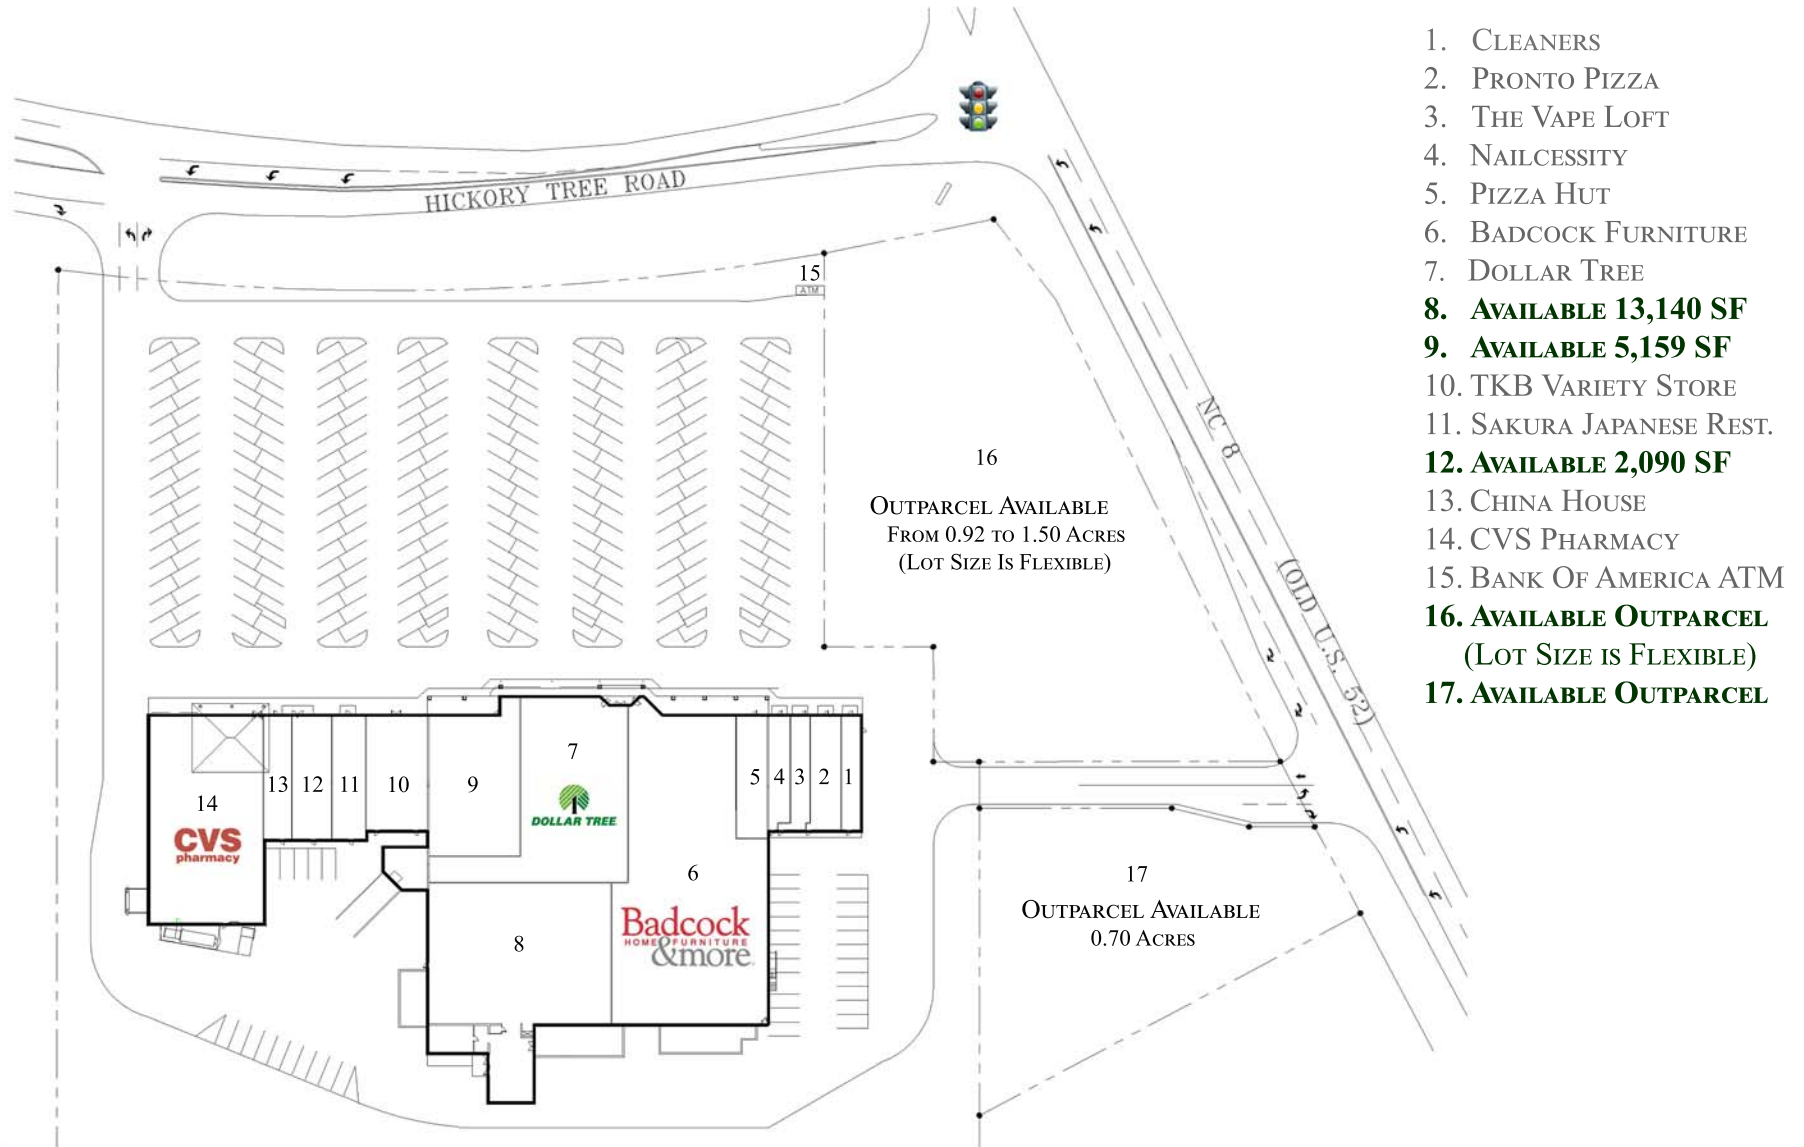

# MIDWAY COMMONS SHOPPING CENTER

189 HICKORY TREE RD. WINSTON-SALEM, NC 27107

1. CLEANERS
2. PRONTO PIZZA
3. THE VAPE LOFT
4. NAILCESSITY
5. PIZZA HUT
6. BADCOCK FURNITURE
7. DOLLAR TREE
- 8. AVAILABLE 13,140 SF**
- 9. AVAILABLE 5,159 SF**
10. TKB VARIETY STORE
11. SAKURA JAPANESE REST.
- 12. AVAILABLE 2,090 SF**
13. CHINA HOUSE
14. CVS PHARMACY
15. BANK OF AMERICA ATM
- 16. AVAILABLE OUTPARCEL  
(LOT SIZE IS FLEXIBLE)**
- 17. AVAILABLE OUTPARCEL**