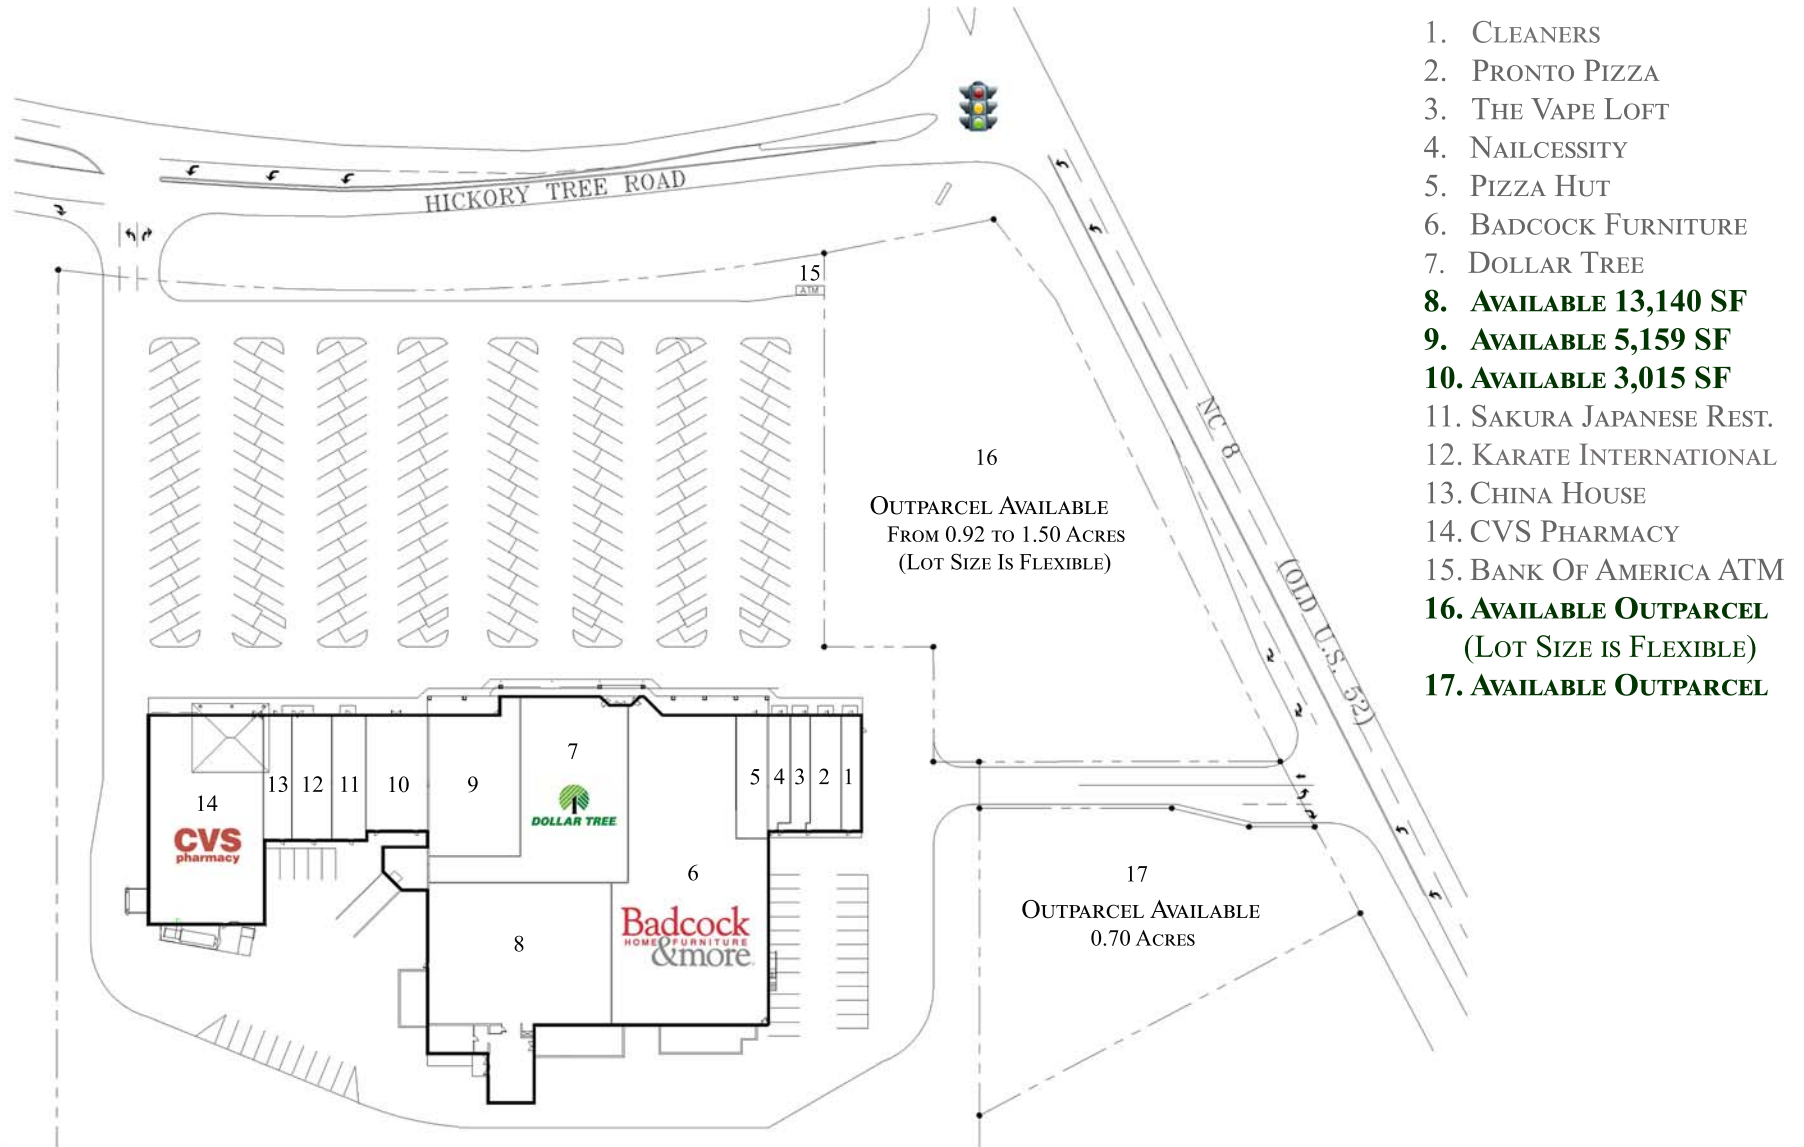

# MIDWAY COMMONS SHOPPING CENTER

189 HICKORY TREE RD. WINSTON-SALEM, NC 27107

1. CLEANERS
2. PRONTO PIZZA
3. THE VAPE LOFT
4. NAILCESSITY
5. PIZZA HUT
6. BADCOCK FURNITURE
7. DOLLAR TREE
- 8. AVAILABLE 13,140 SF**
- 9. AVAILABLE 5,159 SF**
- 10. AVAILABLE 3,015 SF**
11. SAKURA JAPANESE REST.
12. KARATE INTERNATIONAL
13. CHINA HOUSE
14. CVS PHARMACY
15. BANK OF AMERICA ATM
- 16. AVAILABLE OUTPARCEL  
(LOT SIZE IS FLEXIBLE)**
- 17. AVAILABLE OUTPARCEL**