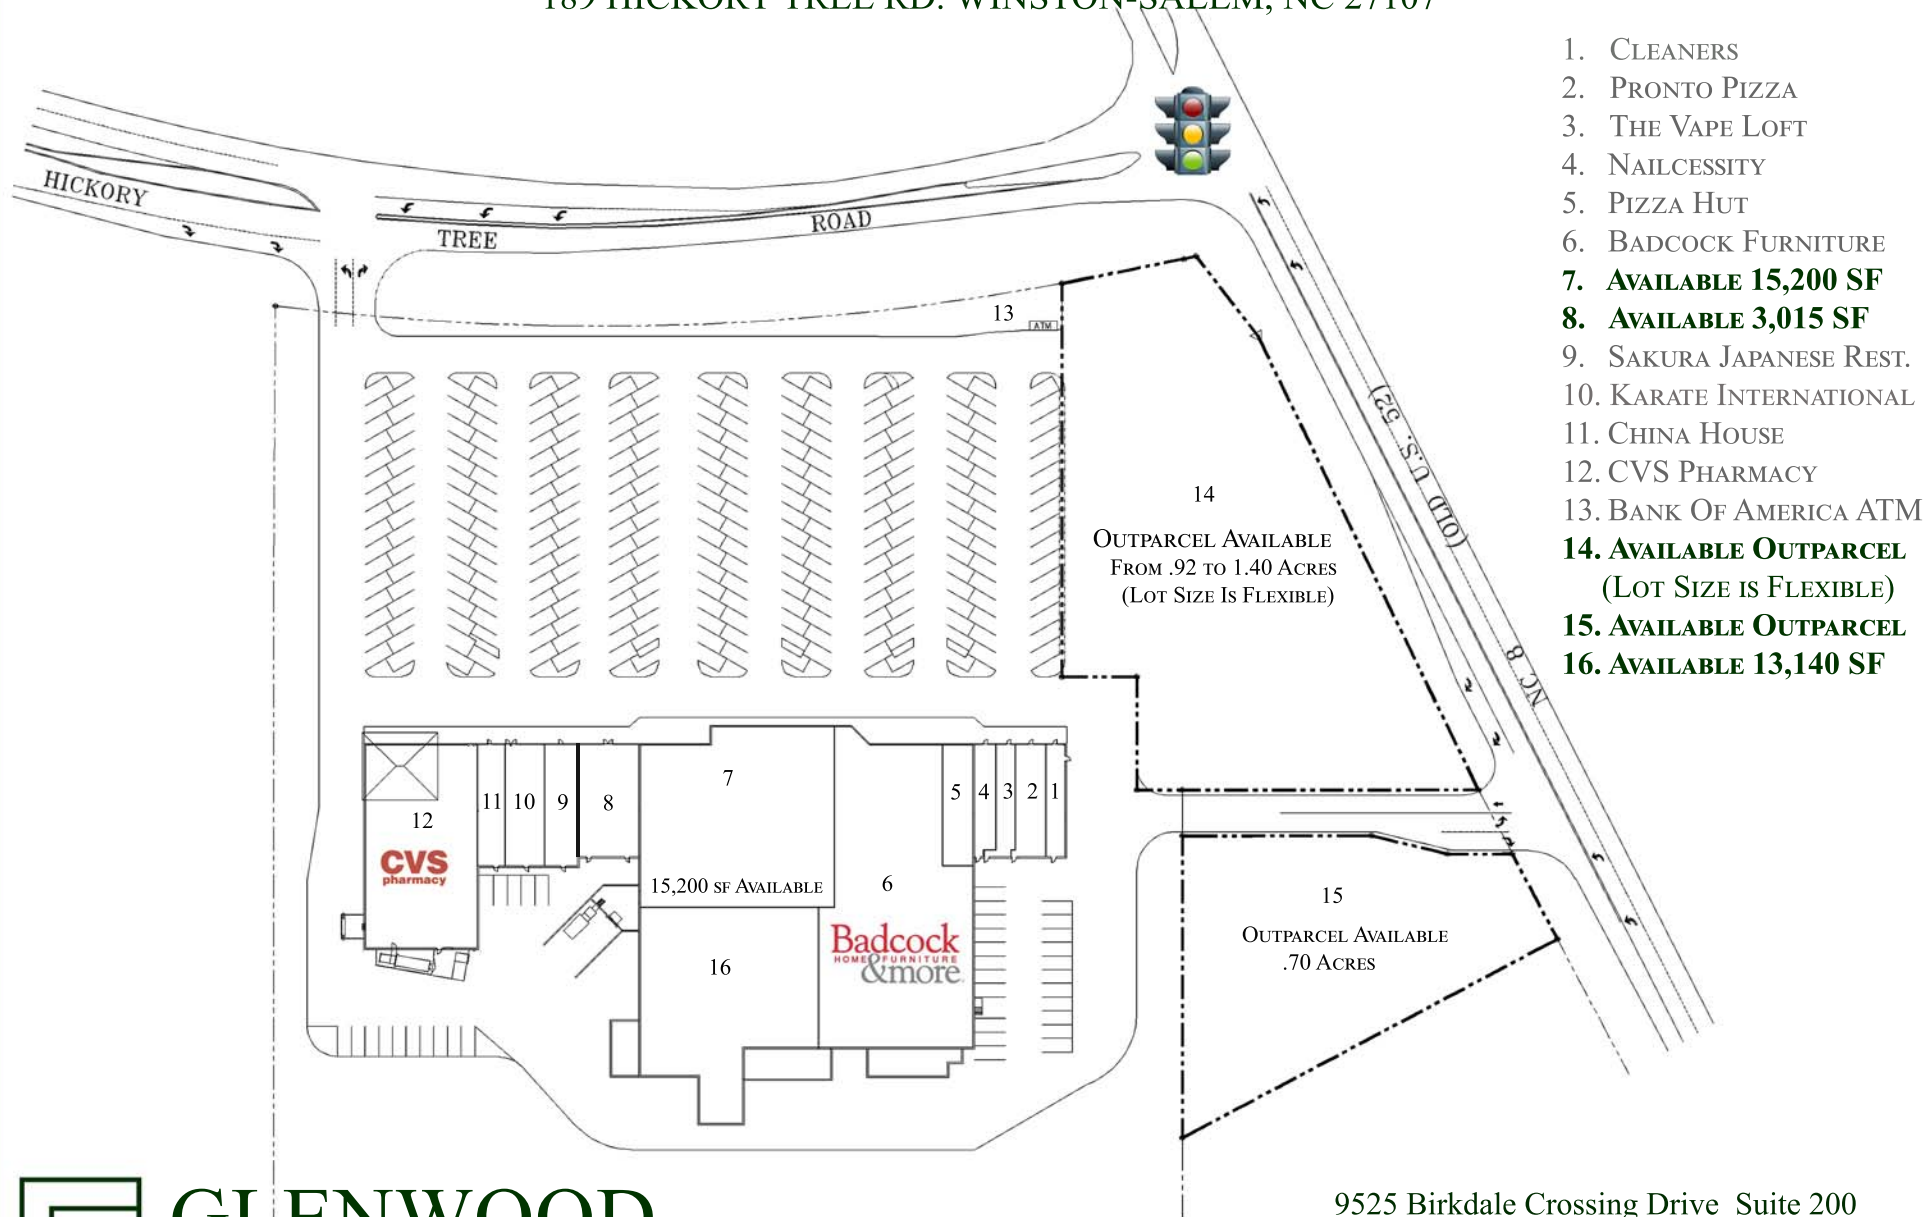

MIDWAY COMMONS SHOPPING CENTER

189 HICKORY TREE RD. WINSTON-SALEM, NC 27107

- 1. CLEANERS
- 2. PRONTO PIZZA
- 3. THE VAPE LOFT
- 4. NAILCESSITY
- 5. PIZZA HUT
- 6. BADCOCK FURNITURE
- 7. AVAILABLE 15,200 SF**
- 8. AVAILABLE 3,015 SF**
- 9. SAKURA JAPANESE REST.
- 10. KARATE INTERNATIONAL
- 11. CHINA HOUSE
- 12. CVS PHARMACY
- 13. BANK OF AMERICA ATM
- 14. AVAILABLE OUTPARCEL (LOT SIZE IS FLEXIBLE)**
- 15. AVAILABLE OUTPARCEL**
- 16. AVAILABLE 13,140 SF**