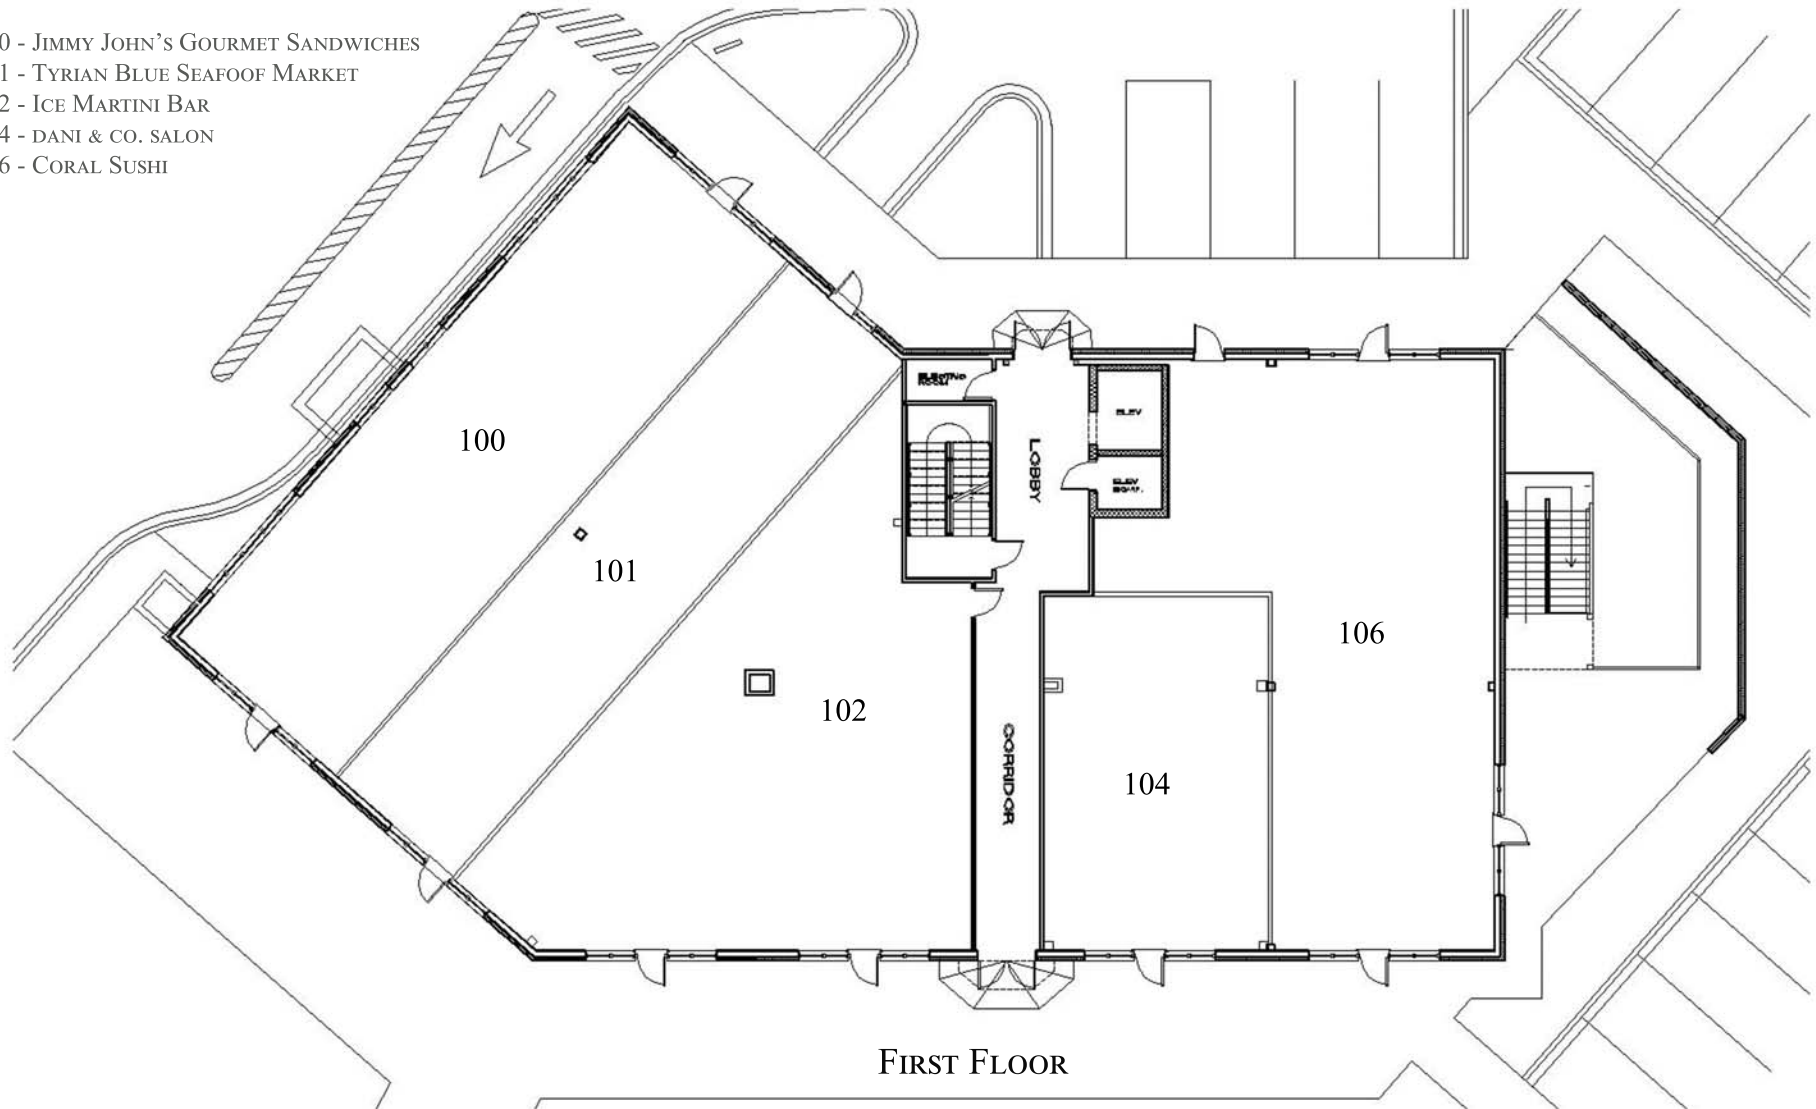

SHOPPES AT BIRKDALE CROSSING

THREE STORY RETAIL AND OFFICE BUILDING

PLAN LEGEND

- 100 - JIMMY JOHN'S GOURMET SANDWICHES
- 101 - TYRIAN BLUE SEAFOOD MARKET
- 102 - ICE MARTINI BAR
- 104 - DANI & CO. SALON
- 106 - CORAL SUSHI