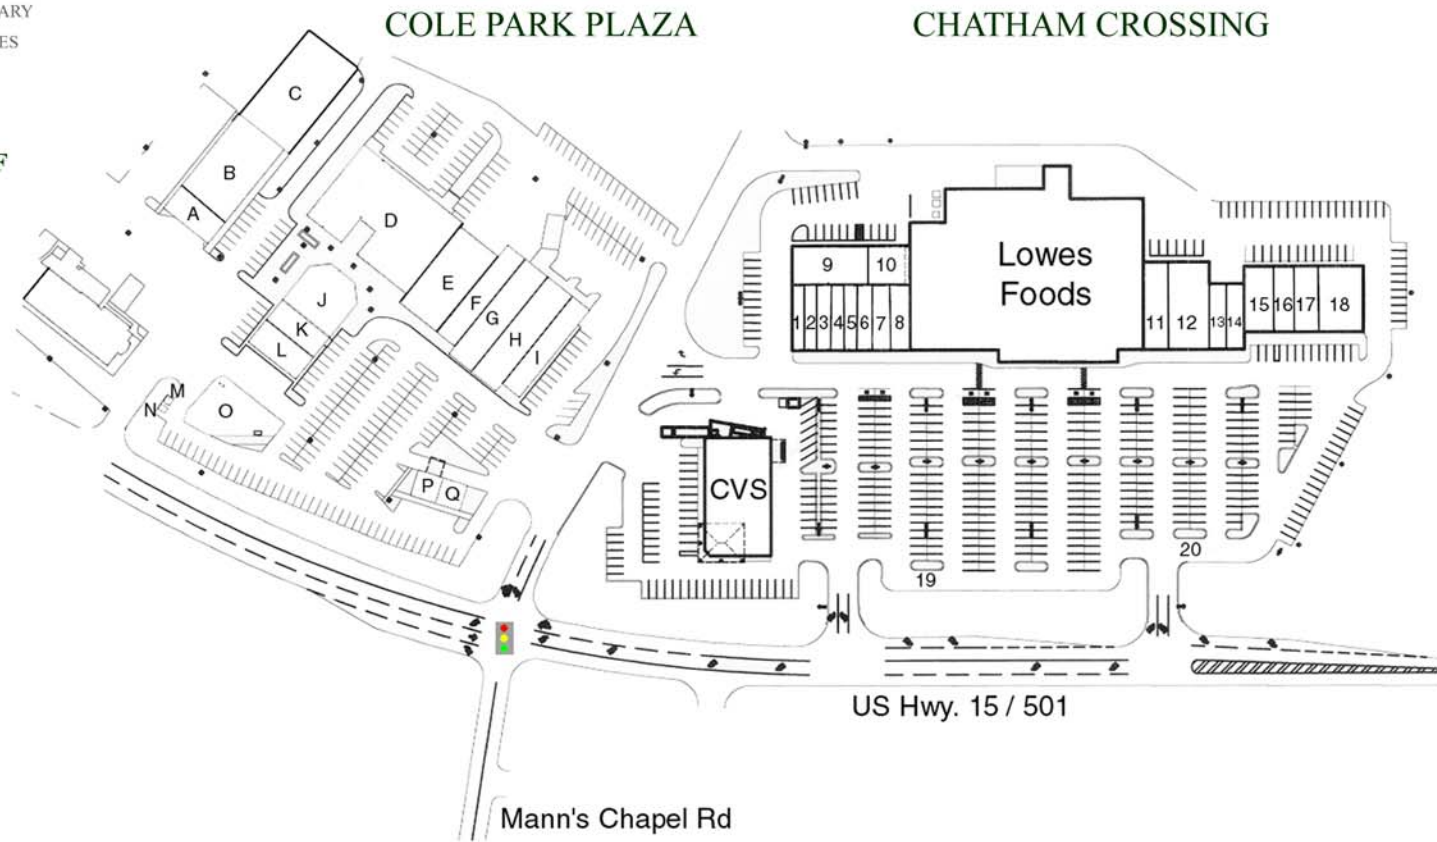

# CHATHAM CROSSING / COLE PARK PLAZA

## COLE PARK PLAZA

- A. COLE PARK CLEANERS
- B. POPES TRUE VALUE
- C. AVAILABLE PARCEL**
- D. UPPER LEVEL
  - WOODS CHARTER SCHOOL
  - CIAO BELLA PIZZA
  - DR. VOHWINKEL, DDS
- D. LOWER LEVEL
  - COLE PARK VETERINARY
  - ISENHOUR ENTERPRISES
  - SNYDER SALON
- E. DOLLAR GENERAL
- F. PTA THRIFT STORE
- G. AVAILABLE 6,397 SF**
- H. LIGHTS UNLIMITED
- I. CHAPEL HILL TIRE
- J. TORERO'S MEXICAN RESTAURANT
- K. ARMY-NAVY STORE
- L. MICHAEL'S RESTAURANT
- M. SECU ATM
- N. CCB ATM
- O. AVAILABLE PARCEL**
- P. SUBWAY

## CHATHAM CROSSING

- 1. DOMINO'S PIZZA
- 2. GREAT CLIPS
- 3. FERDINANDS PET SUPPLIES
- 4. SNOWFLAKE ICE CREAM
- 5. BACK SOLUTIONS
- 6. MISS NAILS
- 7. ARIA DAY SPA
- 8. PAK MAIL
- 9. AVAILABLE 3,480 SF**
- 10. KESTON CARE
- 11. VILLAGE PIZZA & PASTA
- 12. VIDEO BOOTHE
- 13. PANDA GARDEN
- 14. DOCTORS VISION CENTER
- 15. GROOVES FITNESS
- 16. MEDICAL SUPPLY SUPERSTORE
- 17. GNC
- 18. UNC HEALTHCARE SYSTEM
- 19. WACHOVIA ATM
- 20. BANK OF AMERICA ATM